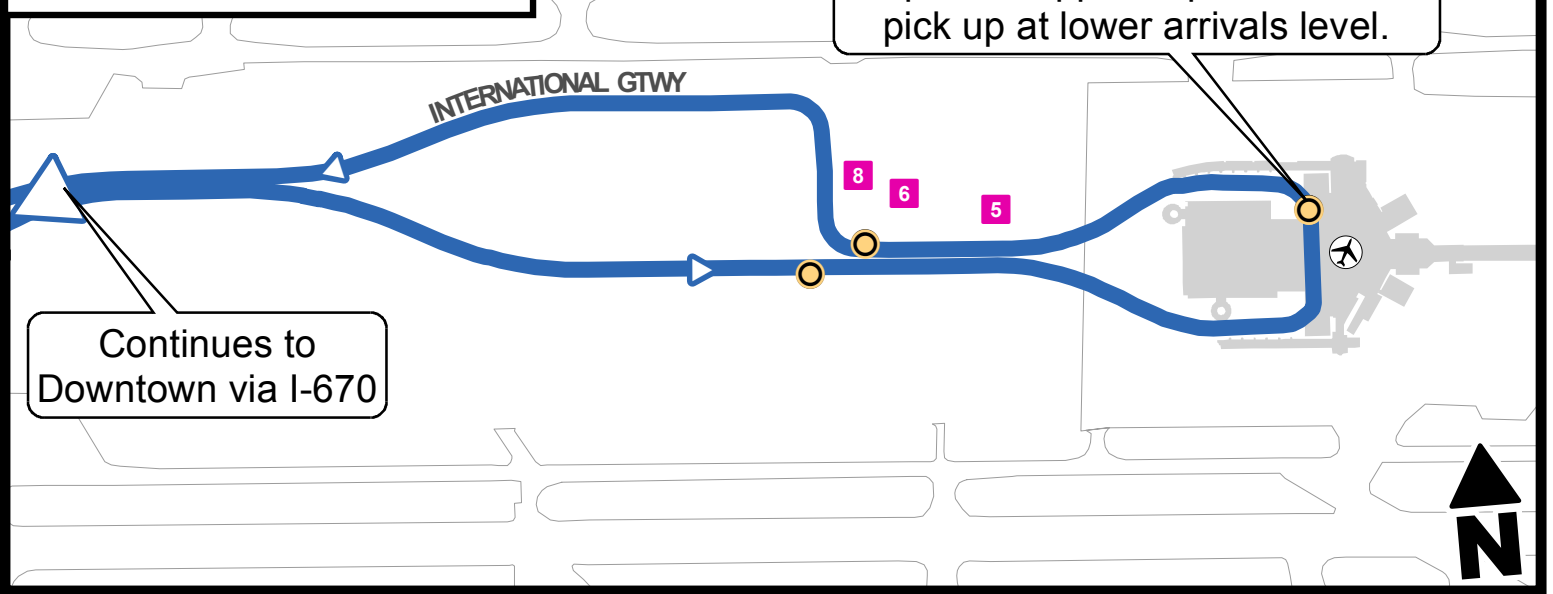

## Port Columbus Airport

## Downtown Columbus

Updated: 3/2/2016

Hotels	
1	Courtyard
2	Crowne Plaza
3	Doubletree Suites
4	Drury Inn & Suites
5	Fairfield Inn Airport
6	Hampton Inn Airport
7	Hampton Inn Downtown
8	Hilton Airport
9	Hilton Downtown
10	Holiday Inn
11	Hyatt Regency
12	Le Meridien, The Joseph
13	Red Roof PLUS+
14	Renaissance Hotel
15	Residence Inn
16	Sheraton
17	The Lofts
18	The Westin

AirConnect Alignment

AirConnect stop

COTA Transit Terminal

Hotel

## Hours and Frequency

Service starts on Monday, May 2nd, 2016.  
 Service operates every day.  
 Buses come every 30 minutes between approximately 6 a.m. and 9 p.m.